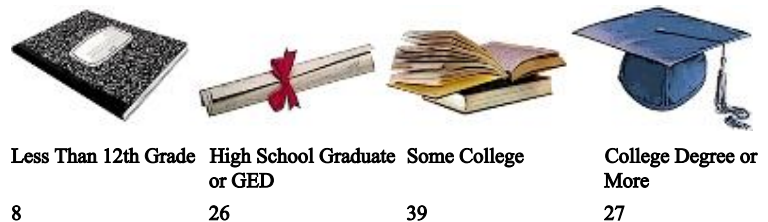

Instant Qualitative Profile

Radio Stations : KSMG-FM

SAN ANTONIO - Metro

SCARBOROUGH R2 2009: AUG08-JUL09

Adults 18+

Gender

Age

Employment Status

Employed Full-Time	58
Employed Part-Time	17
Not Employed	
A Homemaker	12
A Student	2
Retired	5
Disabled	2
Temporarily Laid-Off	0
Not Employed-Looking For Work	4
Other	0

Household Income

Occupation

Management, Business and Financial Operations	10
Professional and Related Occupations	19
Service	14
Sales and Office	22
Construction, Extraction and Maintenance	2
Production, Transportation and Material Moving	7
Military Specific	0
White Collar	51
Blue Collar	24

Education

Home Ownership

Own	80
Rent	16
Other	4

Number of Persons in household under 18

None	40
One	29
Two	15
Three or More	16

Custom Selection