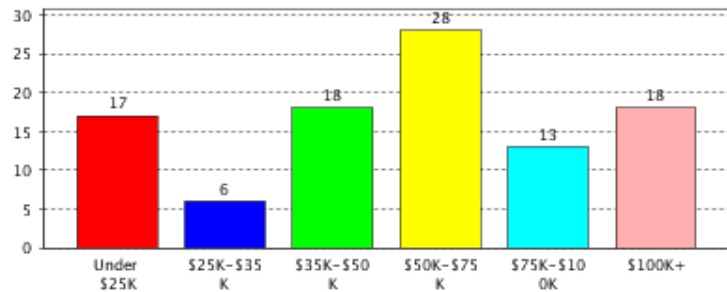

Household Income