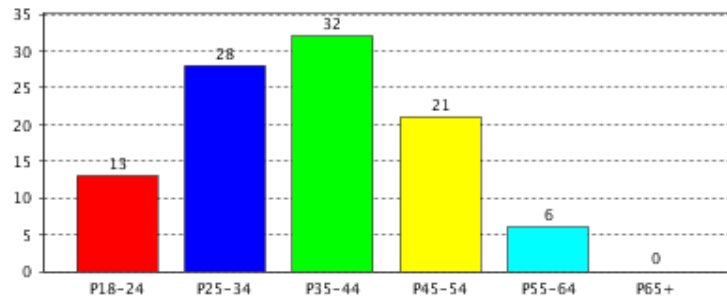

Instant Qualitative Profile

Radio Stations : KSMG-FM

SAN ANTONIO - Metro

SCARBOROUGH R2 2009: AUG08-JUL09

Adults 18+

Gender

Age

Employment Status