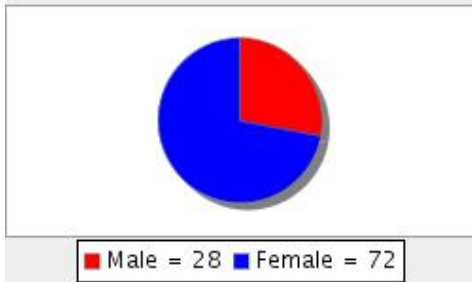

Instant Qualitative Profile

Radio Stations : KSMG-FM

SAN ANTONIO - Metro

SCARBOROUGH R2 2009: AUG08-JUL09

Adults 18+

Gender

Age

Employment Status